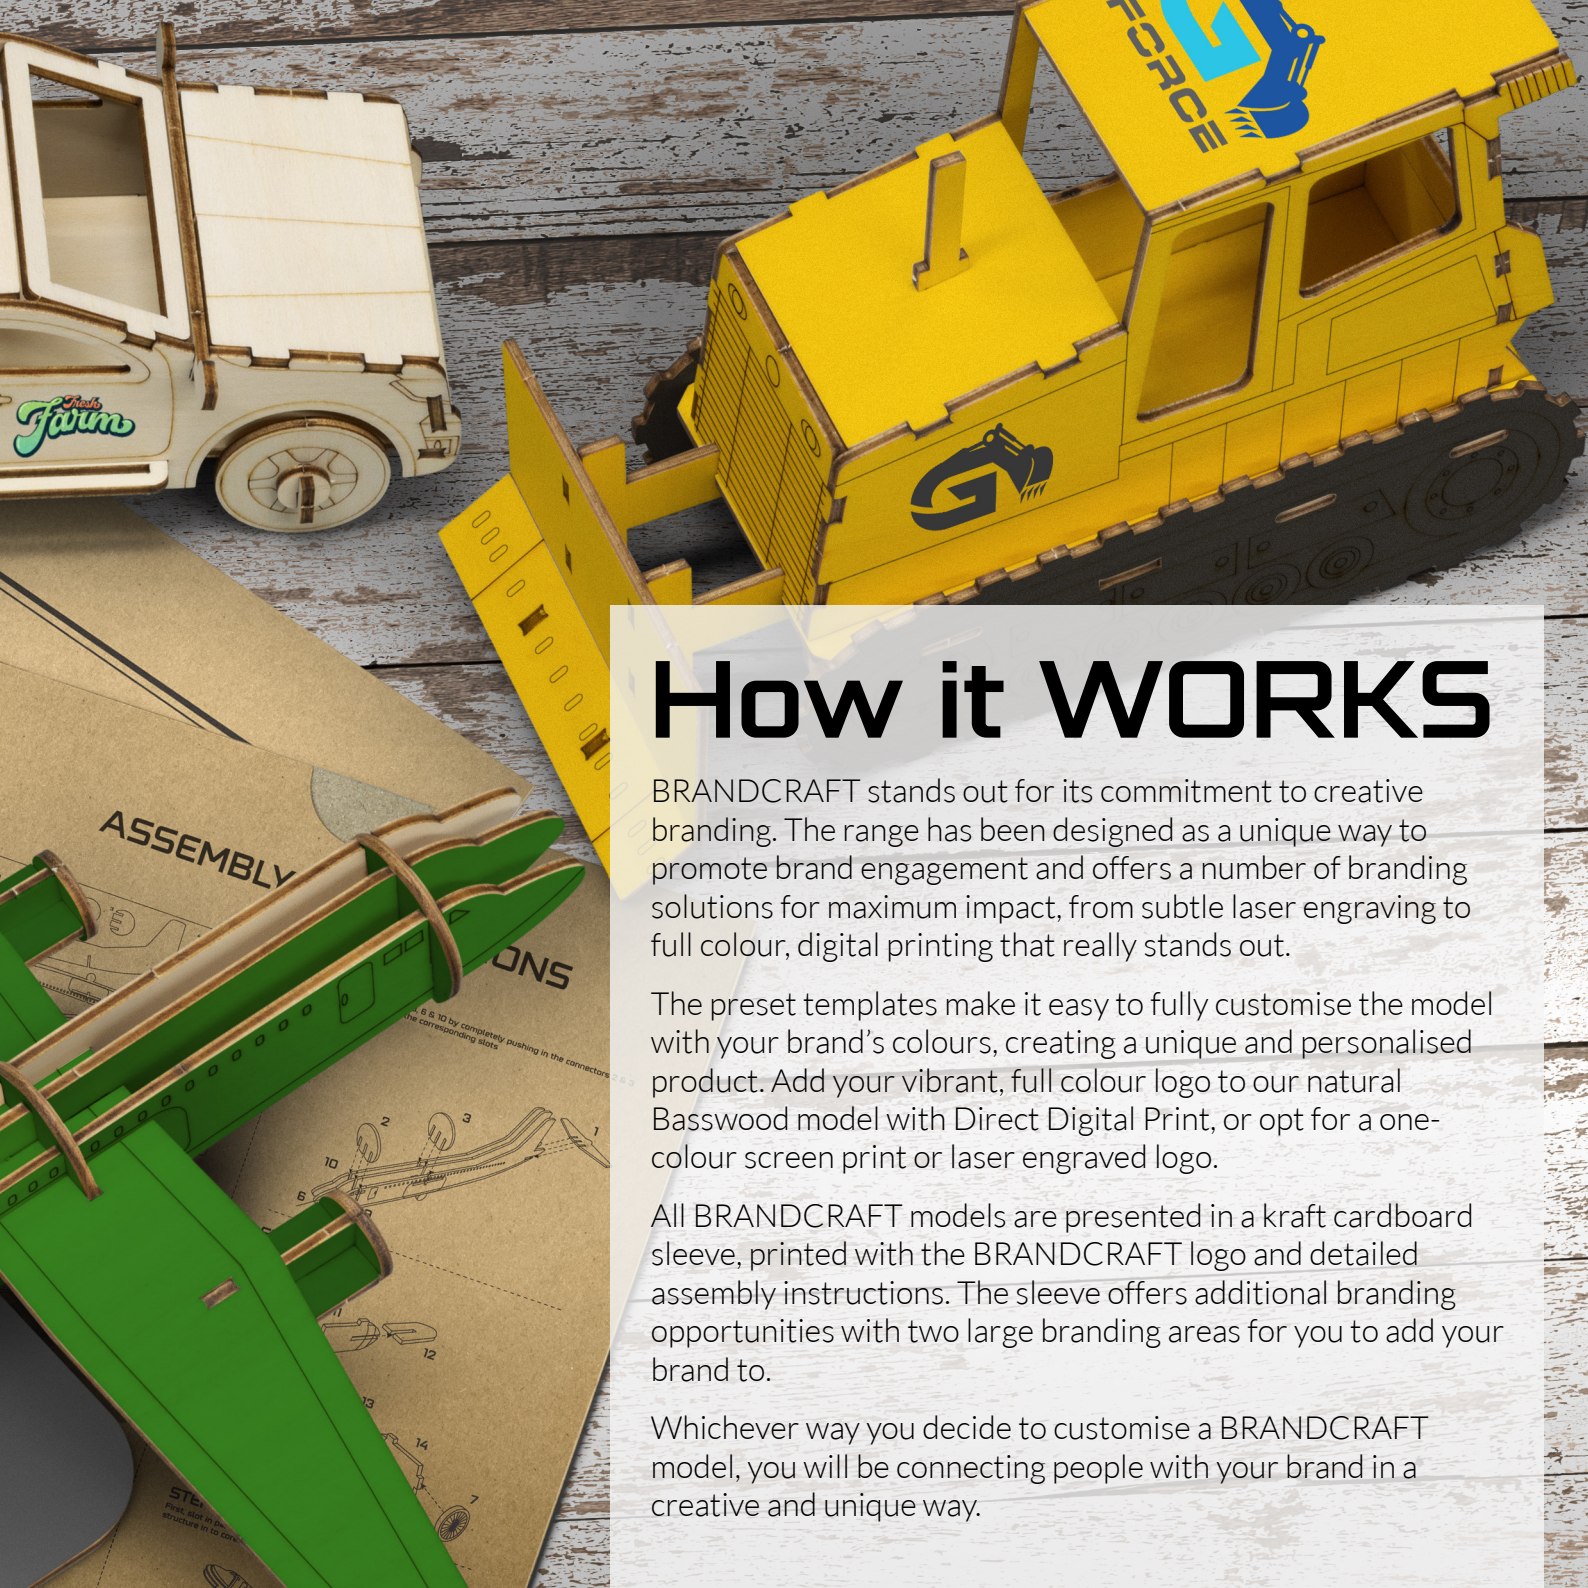

BRANDCRAFT™

get smart™
PROMO

Building BRANDCRAFT™

Step into a world of creativity and craftsmanship with BRANDCRAFT's wooden models. Designed to unleash the inner child in any audience, the models are expertly cut from A4 sheets of Basswood, a lightweight and strong wood perfect for crafting.

The models are carefully designed with interlocking pieces that easily slot together to create an engaging and interactive promotional product that will leave a memorable impression of your brand.

Presented in a brandable cardboard sleeve with assembly instructions, this is a unique, plastic-free promotional product or gift for adults and children alike.

The preset templates make it easy to fully customise the model with your brand's colours, creating a unique and personalised product. Add your vibrant, full colour logo to our natural Basswood model with Direct Digital Print, or opt for a one-colour screen print or laser engraved logo.

All BRANDCRAFT models are presented in a kraft cardboard sleeve, printed with the BRANDCRAFT logo and detailed assembly instructions. The sleeve offers additional branding opportunities with two large branding areas for you to add your brand to.