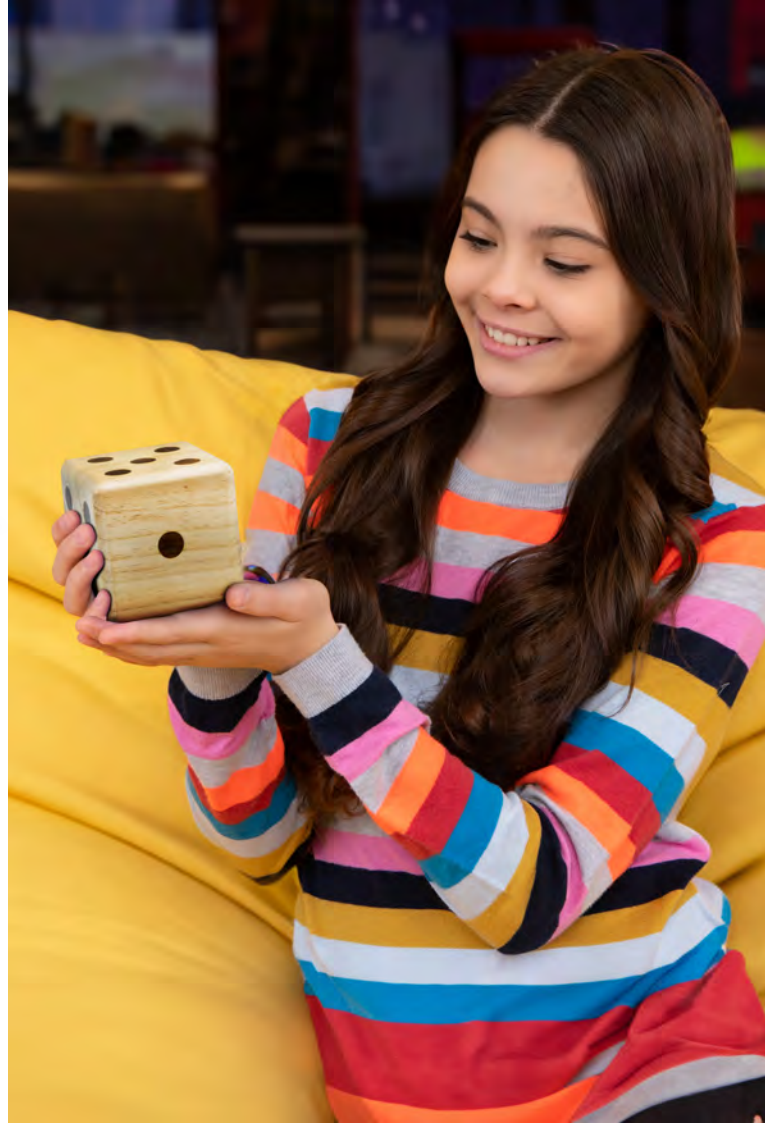

Rally Skipping Rope

112974

- Skipping rope with comfortable wooden handles and a strong braided rope

Branding Options:

- Pad Print • Laser Engraving