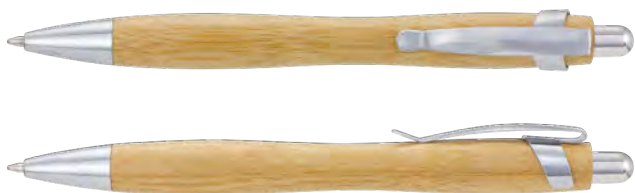

Serano Bamboo Pen

116263

- Retractable bamboo ballpoint pen with a contoured grip
- 1800m of black Dokumental ink
- Bamboo barrel with shiny chrome trim
- Presentation: Optional sleeve or gift box

Branding Options:

- Pad Print • Laser Engraving