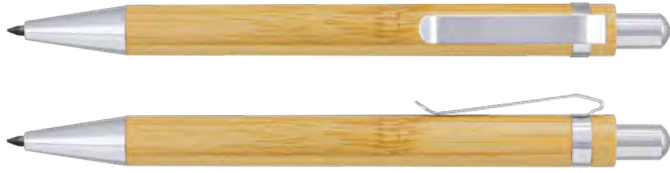

Lancer Bamboo Pen

200274

- Retractable ballpoint pen with a natural bamboo barrel
- 1800m of black Dokumental ink
- Shiny chrome or painted gunmetal trim

Colours:

Branding Options:

- Pad Print • Screen Print • Laser Engraving

Lancer Bamboo Stylus Pen

200275

- Retractable bamboo ballpoint pen with a stylus
- 1800m of black Dokumental ink
- Shiny chrome or painted gunmetal trim

Colours:

Branding Options:

- Pad Print • Screen Print • Laser Engraving