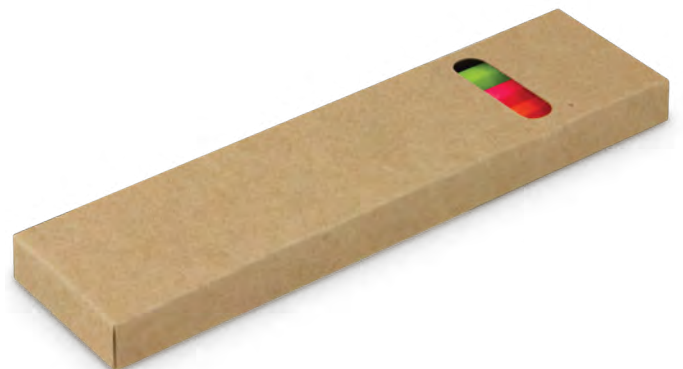

- Pad Print • Laser Engraving

Heritage Rimu Wood Pen

107031

- Stylish twist-action ballpoint pen made from genuine New Zealand rimu wood
- Cross-style refill with 800m of black writing ink
- Shiny chrome trim
- Presentation: Optional sleeve or gift box

Branding Options:

- Pad Print • Laser Engraving

Coloured Pencil Set

100471

- Six coloured pencils in a robust cardboard box

Branding Options:

- Pad Print • Digital Packaging Print

Highlighter Pencil Pack