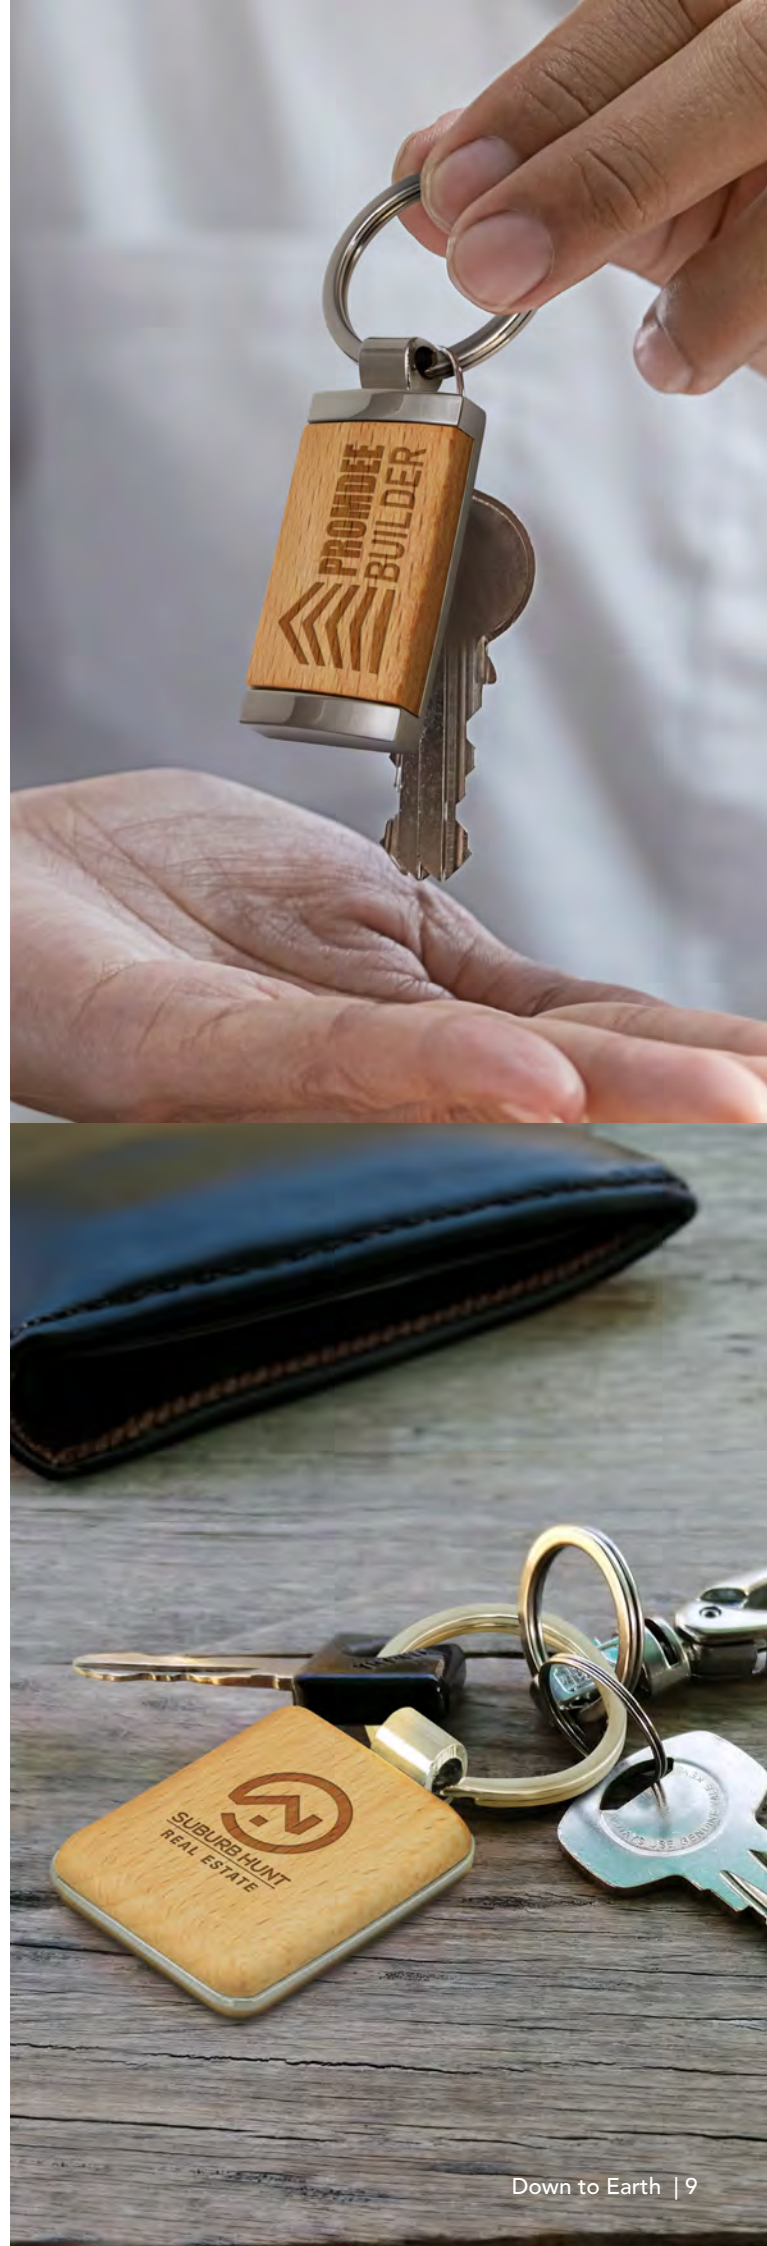

112520

- Rectangular metal key ring
- Manufactured from wood and shiny chrome

Branding Options:

- Laser Engraving

Echo Key Ring

116583 - Round

116770 - Square

116771 - Rectangle

- Manufactured from natural beech wood
- Features a decorative metal trim and split ring
- Available in round, rectangular and square

Branding Options:

- Pad Print • Laser Engraving

Malta Bottle Opener Key Ring