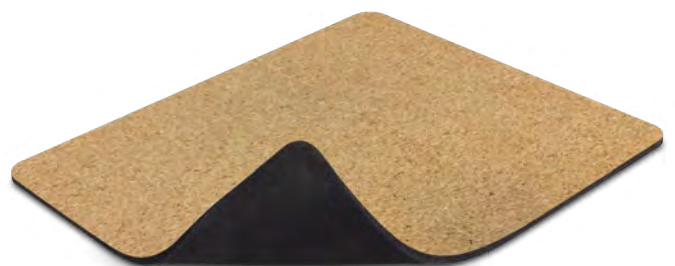

Branding Options:

- Screen Print • Laser Engraving

Oakridge Mouse Mat

118780

- Mouse mat manufactured from natural cork with a non-slip rubber base

Branding Options:

- Screen Print • Laser Engraving • Digital Packaging Print