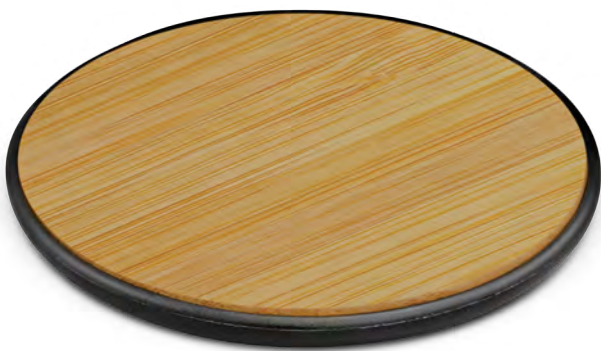

Bamboo 5W Wireless Charger

116765

- Wireless 5W phone charger with a natural bamboo finish and a non-marking base

Branding Options:

- Pad Print • Direct Digital