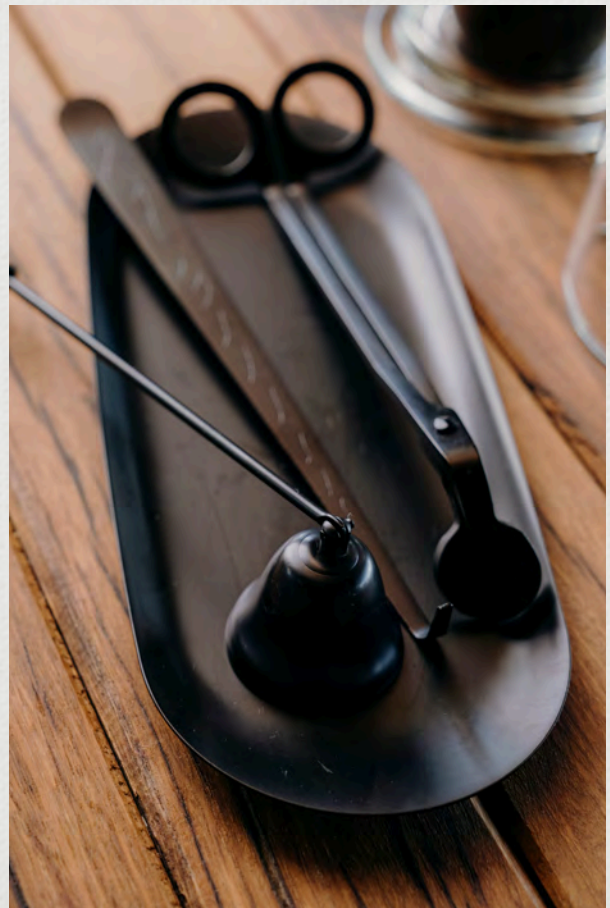

Branding Options:

Pad Print | Laser Engraving